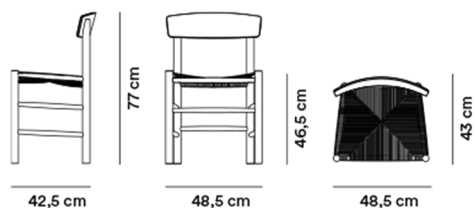

Colours

WOODS

Fredericia

1 9 1 1