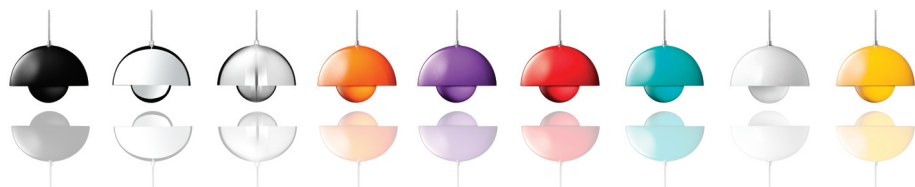

Unique Copenhagen

DESIGN IS MANY THINGS, BUT TO US THE ESSENTIAL THAT IT WILL ADD SOMETHING SPECIAL TO YOUR LIFE PERHAPS BRING A SMILE TO YOUR FACE OR HELP YOU TO EASE YOUR MIND AND EYES

FlowerPot

PRODUCT

An object cannot become a design icon until it has stood the test of time and appears quite naturally in different settings, giving it a symbolic aura of its own. FlowerPot is just that. The famous lamp, designed in 1969, was named after the happy days of Flower Power.

DESIGNER

Verner Panton, the most remarkable innovative talent of 20th Century design and architecture. His design was consistently brilliant. Verner Panton was not obstructed by limitations that adults incur throughout life. Instead, he thought and created with imaginary vision of a child, in bold beautiful colors and shapes. Of the lamps Verner Panton designed, FlowerPot and Topan stand out as some of the simplest and most memorable designs.

MATERIAL

Aluminium, Clear wire

PRODUCT CODES

Flowerpot pendant, Yellow	207021
Flowerpot pendant, White	207030
Flowerpot pendant, Orange	207032
Flowerpot pendant, Red	207042
Flowerpot pendant, Pink	207045
Flowerpot pendant, Purple	207047
Flowerpot pendant, Turquoise	207055
Flowerpot pendant, Black	207094
Flowerpot pendant, Polished	207099
Flowerpot pendant, Brushed	207092

COLOURS