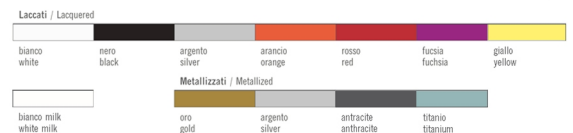

Litri Liters	S/V	In/Outdoor		Dimensione superiore Upper dimension	Dimensione inferiore Lower dimension	Altezza Height
65	DY 49	I/O	esterna / outside	Ø 60 cm	Ø 36 cm	60 cm
	DY 60		interna / inside	Ø 50 cm	Ø 29,5 cm	53 cm

Colori
Colours bianco – nero – argento – verde mela – arancio – rosso – fucsia
white – black – silver – apple green – orange – red – fuchsia

Laccato
Lacquered bianco – nero – argento – arancio – rosso – fucsia
white – black – silver – orange – red – fuchsia

Metallizzato
Metallized oro – argento
gold – silver