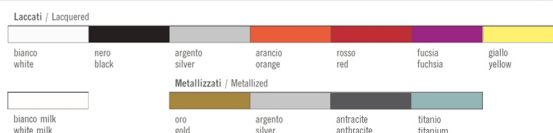

### New Pot 12

Litri Liters	S/V	In/Outdoor	Dimensione superiore Upper dimension	Dimensione inferiore Lower dimension	Altezza Height
0,5		I/O	<b>esterna / outside</b>	Ø 12 cm	Ø 7 cm
			<b>interna / inside</b>	Ø 10 cm	Ø 4,5 cm
<b>Colori</b> Colours		bianco – nero – argento – verde mela – arancio – rosso – fucsia white – black – silver – apple green – orange – red – fuchsia			
<b>Laccato</b> Lacquered		bianco – nero – argento – verde mela – arancio – rosso – fucsia white – black – silver – apple green – orange – red – fuchsia			
<b>Metallizzato</b> Metallized		oro – argento gold – silver			

### New Pot 23

Litri Liters	S/V	In/Outdoor	Dimensione superiore Upper dimension	Dimensione inferiore Lower dimension	Altezza Height
4		I/O	<b>esterna / outside</b>	Ø 23 cm	Ø 14 cm
			<b>interna / inside</b>	Ø 19 cm	Ø 10,5 cm
<b>Colori</b> Colours		bianco – nero – argento – verde mela – arancio – rosso – fucsia white – black – silver – apple green – orange – red – fuchsia			
<b>Laccato</b> Lacquered		bianco – nero – argento – arancio – rosso – fucsia white – black – silver – orange – red – fuchsia			
<b>Metallizzato</b> Metallized		oro – argento gold – silver			

**Colori**  
Colours bianco – nero – argento – verde mela – arancio – rosso – fucsia  
white – black – silver – apple green – orange – red – fuchsia

**Laccato**  
Lacquered bianco – nero – argento – arancio – rosso – fucsia  
white – black – silver – orange – red – fuchsia