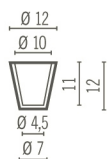

## NEW POT

A flowerpot in the traditional shape of a truncated cone, almost an original model of the shape itself, to reply in an elementary way to the old needs, which has been interpreted in a new and refined manner. New-Pot comes to life with this exact idea, designed by Paolo Rizzatto, to perfectly combine functionality and aesthetics. New-Pot is available in many dimensions.

### New Pot 12

Litri Liters	S/V	In/Outdoor	Dimensione superiore Upper dimension	Dimensione inferiore Lower dimension	Altezza Height
0,5		I/O	<b>esterna / outside</b>	Ø 12 cm	Ø 7 cm
			<b>interna / inside</b>	Ø 10 cm	Ø 4,5 cm
<b>Colori</b> Colours		bianco – nero – argento – verde mela – arancio – rosso – fucsia white – black – silver – apple green – orange – red – fuchsia			
<b>Laccato</b> Lacquered		bianco – nero – argento – verde mela – arancio – rosso – fucsia white – black – silver – apple green – orange – red – fuchsia			
<b>Metallizzato</b> Metallized		oro – argento gold – silver			

## New Pot 40

Litri Liters	S/V	In/Outdoor		Dimensione superiore Upper dimension	Dimensione inferiore Lower dimension	Altezza Height
20	DY 32	I/O	esterna / outside	Ø 40 cm	Ø 24 cm	40 cm
	DV 50		interna / inside	Ø 34 cm	Ø 20 cm	35 cm

## New Pot 50

Litri Liters	S/V	In/Outdoor		Dimensione superiore Upper dimension	Dimensione inferiore Lower dimension	Altezza Height
40	DY 39	I/O	esterna / outside	Ø 50 cm	Ø 30 cm	50 cm
	DV 50		interna / inside	Ø 42 cm	Ø 24 cm	44 cm