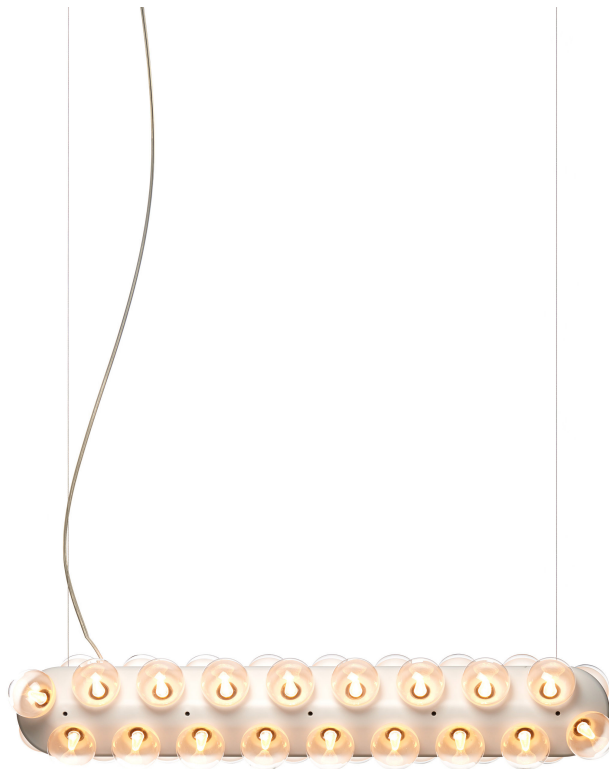

## Prop Light

---

Prop Light by Bertjan Pot represents the perfect lighting solution for literally any kind of interior. Whether you prop it up against a wall, hang it from a ceiling or place it on a floor, its bubbly form and pure spirit brighten up any kind of environment with a fresh, timeless elegance. Enjoy ethereal spheres of light in your home, at the office or in a public space.

## detailing

Prop Light is equipped with a comfortably warm LED light source, spreading it's light by a specially developed optics. All versions are dimmable.