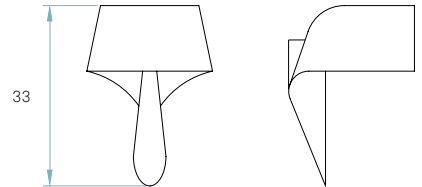

Back plate
Chrome

Recommended bulbs (Not Included)

E14

LED Mini Globe DIM
1 x 5 W max.

Energy class

A++, A+, A, B