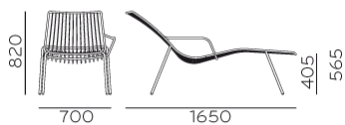

PEDRALI®
THE ITALIAN ESSENCE

NOLITA 3654

DESIGN:
MANDELLI PAGLIARULO

Chaise longue made of steel tube to ensure the greatest strength and durability. A collection confirming its summer time appeal, to enjoy relaxing and convivial moments in the open air.

ANFRAGE SENDEN