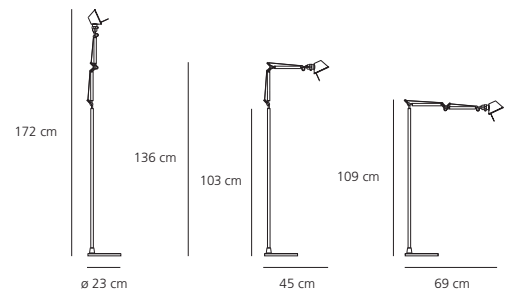

max 50W/12V (GY 6,35) - QT 12 included

IP 20

tolomeo micro terra

max 40W (E 14) - D 45 or

max 60W (E 14) - QT 26

IP 20

tolomeo lettura

max 100W (E 27) softone - A 60