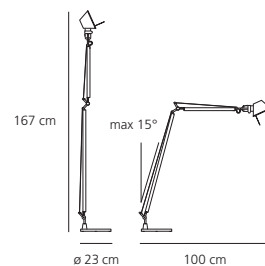

max 50W/12V (GY 6,35) - QT 12 included

IP 20

tolomeo micro terra

max 40W (E 14) - D 45 or

max 60W (E 14) - QT 26

IP 20

tolomeo lettura

max 100W (E 27) softone - A 60