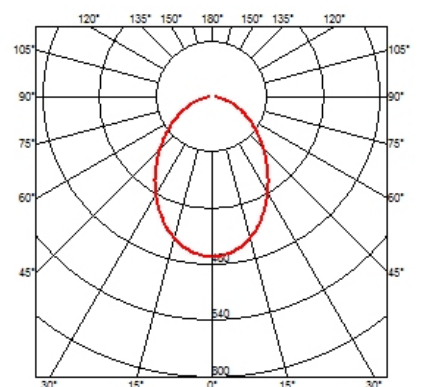

FLOS

AIM SMALL

Mounting	Pendant
Type of ceiling pendant	Suspension cable
Lamps description	1 MULTICHIP LED 2700K 1020lm CRI90 - 12W
Environment	Indoor
Finish	Anodized brown, White, Black
Technical description	Suspended light fitting. Body in varnished aluminium sheet, shade in photo-etched optical polycarbonate. Internal reflector in photo-etched PC. Directionable body. Powered directly from mains. The LED can be dimmed with a «Triac for Led » dimmer approved by Flos.Flos does not respond in case of wrong electrical connection system installations. The cable has a useful length of 9 metres and thus the lamp can be suspended 3 metres from the ceiling. Multiple rose with capacity to connect up to 5 Aim Small also available.

AIM SMALL

designed by R. & E. Bouroullec

Suspended light fitting.

● F0095009	White
● F0095030	Black
● F0095026	Anodized brown

DIMENSIONS

ELECTRICAL

Emergency	Without
------------------	---------

PHYSICAL

Supply	Terminal block
Cord length (mm)	9000/3000
Construction material	Aluminum, Polycarbonate
Weight (kg)	1.9 (x1 AIM SMALL)

CERTIFICATIONS

IP
20

AIM SMALL . Accessories

Electrical

● F0093009

Multiple rose