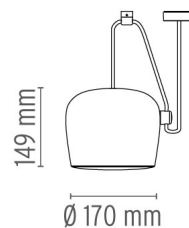

DIMENSIONS