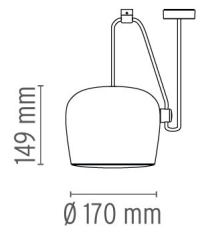

FLOS

AIM SMALL

Mounting	Pendant
Type of ceiling pendant	Suspension cable
Lamps description	1 MULTICHIP LED 2700K 1020lm CRI90 - 12W
Environment	Indoor
Finish	Anodized brown, White, Black
Technical description	Suspended light fitting. Body in varnished aluminium sheet, shade in photo-etched optical polycarbonate. Internal reflector in photo-etched PC. Directionable body. Powered directly from mains. The LED can be dimmed with a «Triac for Led » dimmer approved by Flos.Flos does not respond in case of wrong electrical connection system installations. The cable has a useful length of 9 metres and thus the lamp can be suspended 3 metres from the ceiling. Multiple rose with capacity to connect up to 5 Aim Small also available.

AIM SMALL

designed by R. & E. Bouroullec

Suspended light fitting.

● F0095009	White
● F0095030	Black
● F0095026	Anodized brown

DIMENSIONS

ELECTRICAL

Emergency	Without
------------------	---------

PHYSICAL

Supply	Terminal block
Cord length (mm)	9000/3000
Construction material	Aluminum, Polycarbonate
Weight (kg)	1.9 (x1 AIM SMALL)

CERTIFICATIONS

IP
20

AIM SMALL . Accessories

Electrical

● F0093009

Multiple rose