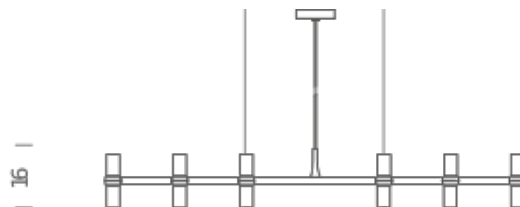

NEMO

CROWN PLANA MINOR

Jehs + Laub

HALO/LED

Lamping

Source	halopin G9 QT-14
Total power	12x25W
Emission	diffused
Switching	dimnable, according to bulb
Tension	110/230V
Materials	aluminium + glass
Notes	cable lenght 2,5m; LED version with kit G9 LED NEMO

Codes

CRO HLW 55
white

CRO HWW 55
white

CRO HNW 55
white

CRO HGW 55
white

CRO HOW 55
white

Net lamp weight

Structure

polished

white

black

gold

gold plated

5 Kg

Diffuseur

Package 1

Dimensions 120x200x22

Gross weight 18 Kg