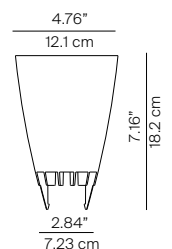

D13 - D13i

D13 i.f.

D13 p.t. - D13 p.t.i

D13/90
accessory diffuser

Polycarbonate diffuser for HSGSA E27 Energy saver max 105W bulbs (included). Mounting on the diffuser's rods support.

NEW COLOUR COLLECTIONS