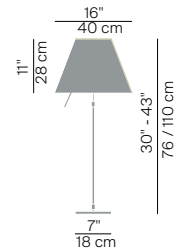

COSTANZA

design Paolo Rizzatto, 1986

**LUCE
PLAN**

Type:	Table		
Light source:	D13/D13c./D13 p.t.	105/140W HSGSA LED E27 dimmable	EEL: D EEL: A++/A+/A
	D13 i./D13i.f./D13 p.t.i.	105/140W HSGSA 20/23W FB E27 max 205W HSGST E27 LED E27	EEL: D EEL: A EEL: D EEL: A++/A+/A

Product use: Indoor

Materials: Aluminium stem, interchangeable polycarbonate silkscreened shade

Colors: Structure in alu, black, off white, brass
Shade in white, comfort green, edgy pink, mistic white, soft skin, shaded stone, primary red, liquorice black, petroleum blue, smart yellow, concrete grey

Description: Blending tradition and technology, Costanza reinterprets the classic repertoire with contemporary forms. The interchangeable polycarbonate lampshade emits a warm and pleasant light. The rod-like sensor dimmer switch turns the lamp on and off, with four light intensities.

Insulation class:

Awards: Concours de la Creation Artistique SIL/Paris, Lampe d'Argent, 1988

Reference code: Structure
D13 c. 1D13N=00C020A alu / white
D13 c. 1D13N=00C030 brass / white

D13	1D13N=000020	alu
	1D13N=000017	black
	1D13N=000003	off white
D13 i	1D13N=010020	alu
	1D13N=010003	off white
D13 i.f.	1D13N=01F020	alu
	1D13N=01F003	off white
D13 p.t.	1D13NPT00020	alu
	1D13NPT00003	off white
D13 p.t.i.	1D13NPT10020	alu
	1D13NPT10003	off white

Shade
D13/1/4 1D13001NT002 white

Mezzo Tono collection
D13/1/2 9D1301511737 comfort green
9D1301511724 edgy pink
9D1301511734 mistic white
9D1301511738 soft skin
9D1301511739 shaded stone

Radieuse collection
D13/1/2 9D1301511708 primay red
9D1301511701 liquorice black
9D1301511736 petroleum blue
9D1301511706 smart yellow
9D1301511705 concrete grey

D13 i.f.