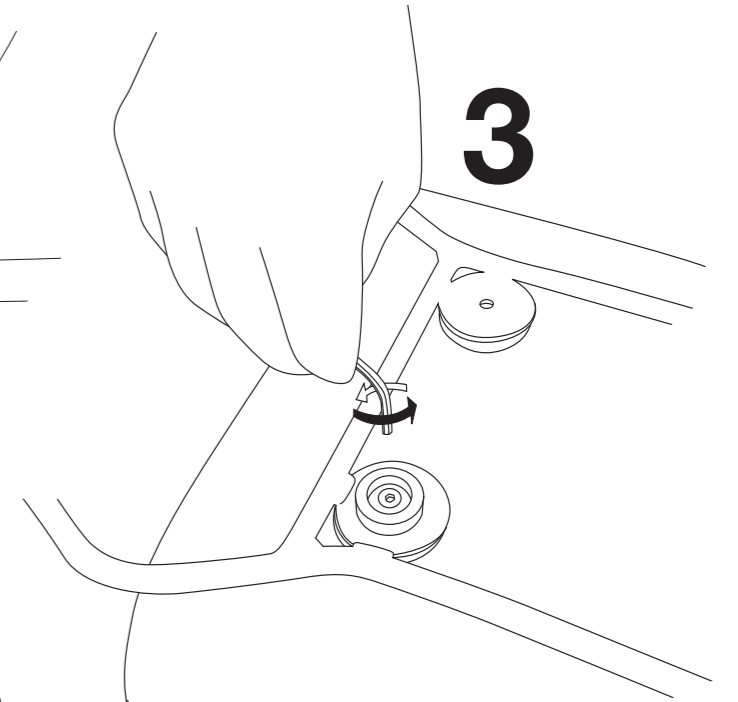

ASSEMBLY ACCESSORIES

1

2

3

4