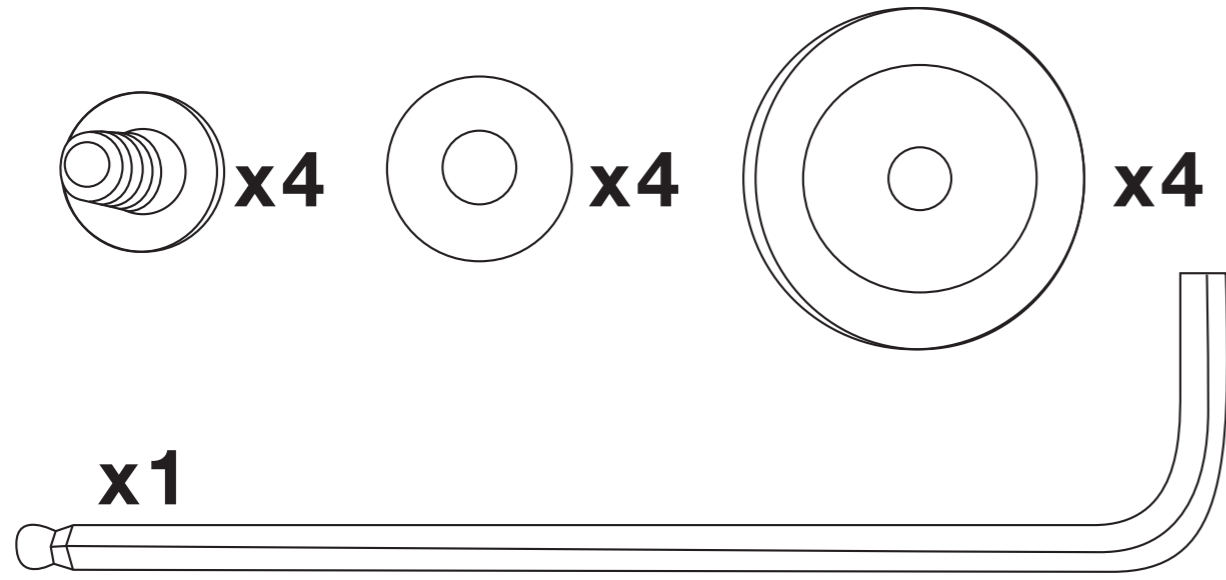

ASSEMBLY ACCESSORIES