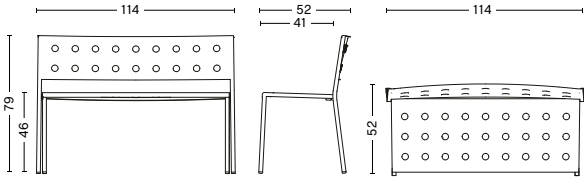

BALCONY DINING CHAIR

WIDTH 44,5 CM | 17.50"
DEPTH 52 CM | 20.50"
HEIGHT 81 CM | 32"
SEAT HEIGHT 46 CM | 18"
SEAT DEPTH 41 CM | 16.25"

BALCONY DINING ARMCHAIR

WIDTH 51,5 CM | 20.25"
DEPTH 52 CM | 20.50"
HEIGHT 81 CM | 32"
SEAT HEIGHT 46 CM | 18"
SEAT DEPTH 41 CM | 16.25"

BALCONY BENCH

LENGTH 119,5 CM | 47"
DEPTH 35 CM | 13.75"
HEIGHT 46 CM | 18"

BALCONY BENCH

LENGTH 165,5 CM | 65.25"
DEPTH 35 CM | 13.75"
HEIGHT 46 CM | 18"

DIMENSIONS

BALCONY DINING BENCH
 WIDTH 114 CM | 45"
 DEPTH 52 CM | 20.50"
 HEIGHT 79 CM | 31"
 SEAT HEIGHT 46 CM | 18"

BALCONY DINING BENCH W. ARM
 WIDTH 121 CM | 47.50"
 DEPTH 52 CM | 20.50"
 HEIGHT 79 CM | 31"
 SEAT HEIGHT 46 CM | 18"

BALCONY BAR STOOL LOW
 WIDTH 39,5 CM | 15.50"
 DEPTH 39,5 CM | 15.50"
 HEIGHT 65 CM | 25.50"