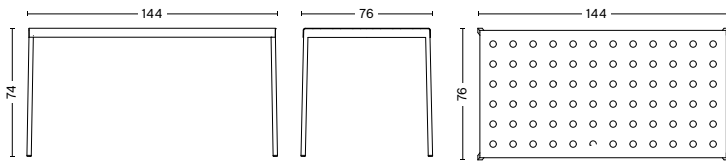

BALCONY BAR STOOL HIGH
 WIDTH 39,5 CM | 15.50"
 DEPTH 39,5 CM | 15.50"
 HEIGHT 75 CM | 29.50"

BALCONY STOOL
 WIDTH 35 CM | 13.75"
 DEPTH 39 CM | 15.25"
 HEIGHT 46 CM | 18"

BALCONY LOUNGE CHAIR
 WIDTH 55 CM | 21.75"
 DEPTH 69,5 CM | 27.25"
 HEIGHT 72 CM | 28.25"
 SEAT HEIGHT 39 CM | 15.25"
 SEAT DEPTH 52 CM | 20.50"

BALCONY LOUNGE ARMCHAIR
 WIDTH 63 CM | 24.75"
 DEPTH 69,5 CM | 27.25"
 HEIGHT 72 CM | 28.25"
 SEAT HEIGHT 39 CM | 15.25"
 SEAT DEPTH 52 CM | 20.50"

BALCONY LOUNGE BENCH
 WIDTH 113,5 CM | 44.75"
 DEPTH 69 CM | 27.25"
 HEIGHT 72 CM | 28.25"
 SEAT HEIGHT 39 CM | 15.25"

BALCONY LOUNGE BENCH W ARM
 WIDTH 121,5 CM | 47.75"
 DEPTH 69 CM | 27.25"
 HEIGHT 72 CM | 28.25"
 SEAT HEIGHT 39 CM | 15.25"

DIMENSIONS

BALCONY TABLE
 LENGTH 190 CM | 74.75"
 WIDTH 87 CM | 34.25"
 HEIGHT 74 CM | 29"