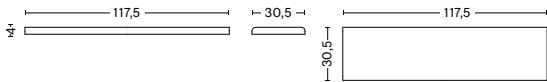

DIMENSIONS

FOR CHAIR, ARMCHAIR, DINING CHAIR & DINING ARMCHAIR
 WIDTH 38,5 CM | 15.25"
 DEPTH 40,5 CM | 16"
 HEIGHT 4 CM | 1.50"

FOR LOUNGE CHAIR & LOUNGE ARMCHAIR
 WIDTH 49,5 CM | 20.75"
 DEPTH 51,5 CM | 19"
 HEIGHT 4 CM | 1.50"