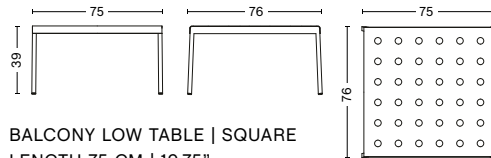

BALCONY LOW TABLE | SQUARE
LENGTH 75 CM | 19.75"
WIDTH 76 CM | 30"
HEIGHT 39 CM | 15.25"