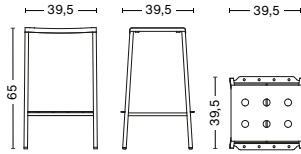

DIMENSIONS

BALCONY CHAIR

WIDTH 44,5 CM | 17.50"
DEPTH 51,5 CM | 20.25"
HEIGHT 79 CM | 31"
SEAT HEIGHT 46 CM | 18"
SEAT DEPTH 41 CM | 16.25"

BALCONY ARMCHAIR

WIDTH 51,5 CM | 20.25"
DEPTH 51,5 CM | 20.25"
HEIGHT 79 CM | 31"
SEAT HEIGHT 46 CM | 18"
SEAT DEPTH 41 CM | 16.25"

BALCONY DINING CHAIR

WIDTH 44,5 CM | 17.50"
DEPTH 52 CM | 20.50"
HEIGHT 81 CM | 32"
SEAT HEIGHT 46 CM | 18"
SEAT DEPTH 41 CM | 16.25"

BALCONY DINING ARMCHAIR

WIDTH 51,5 CM | 20.25"
DEPTH 52 CM | 20.50"
HEIGHT 81 CM | 32"
SEAT HEIGHT 46 CM | 18"
SEAT DEPTH 41 CM | 16.25"

BALCONY BENCH

LENGTH 119,5 CM | 47"
DEPTH 35 CM | 13.75"
HEIGHT 46 CM | 18"

BALCONY BENCH

LENGTH 165,5 CM | 65.25"
DEPTH 35 CM | 13.75"
HEIGHT 46 CM | 18"

DIMENSIONS

BALCONY DINING BENCH
 WIDTH 114 CM | 45"
 DEPTH 52 CM | 20.50"
 HEIGHT 79 CM | 31"
 SEAT HEIGHT 46 CM | 18"

BALCONY DINING BENCH W. ARM
 WIDTH 121 CM | 47.50"
 DEPTH 52 CM | 20.50"
 HEIGHT 79 CM | 31"
 SEAT HEIGHT 46 CM | 18"

BALCONY BAR STOOL LOW
 WIDTH 39,5 CM | 15.50"
 DEPTH 39,5 CM | 15.50"
 HEIGHT 65 CM | 25.50"