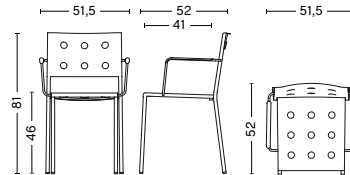

DIMENSIONS

BALCONY CHAIR

WIDTH 44,5 CM | 17.50"
DEPTH 51,5 CM | 20.25"
HEIGHT 79 CM | 31"
SEAT HEIGHT 46 CM | 18"
SEAT DEPTH 41 CM | 16.25"

BALCONY ARMCHAIR

WIDTH 51,5 CM | 20.25"
DEPTH 51,5 CM | 20.25"
HEIGHT 79 CM | 31"
SEAT HEIGHT 46 CM | 18"
SEAT DEPTH 41 CM | 16.25"

BALCONY DINING CHAIR

WIDTH 44,5 CM | 17.50"
DEPTH 52 CM | 20.50"
HEIGHT 81 CM | 32"
SEAT HEIGHT 46 CM | 18"
SEAT DEPTH 41 CM | 16.25"

BALCONY DINING ARMCHAIR

WIDTH 51,5 CM | 20.25"
DEPTH 52 CM | 20.50"
HEIGHT 81 CM | 32"
SEAT HEIGHT 46 CM | 18"
SEAT DEPTH 41 CM | 16.25"

BALCONY BENCH

LENGTH 119,5 CM | 47"
DEPTH 35 CM | 13.75"
HEIGHT 46 CM | 18"

BALCONY BENCH

LENGTH 165,5 CM | 65.25"
DEPTH 35 CM | 13.75"
HEIGHT 46 CM | 18"

DIMENSIONS

BALCONY DINING BENCH
 WIDTH 114 CM | 45"
 DEPTH 52 CM | 20.50"
 HEIGHT 79 CM | 31"
 SEAT HEIGHT 46 CM | 18"

DIMENSIONS

FOR CHAIR, ARMCHAIR, DINING CHAIR & DINING ARMCHAIR
 WIDTH 38,5 CM | 15.25"
 DEPTH 40,5 CM | 16"
 HEIGHT 4 CM | 1.50"

FOR LOUNGE CHAIR & LOUNGE ARMCHAIR
 WIDTH 49,5 CM | 20.75"
 DEPTH 51,5 CM | 19"
 HEIGHT 4 CM | 1.50"