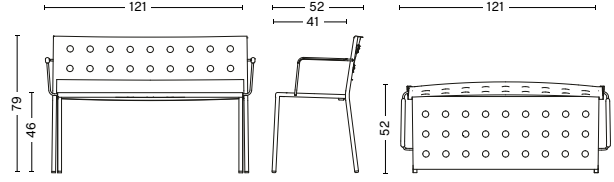

BALCONY DINING CHAIR

WIDTH 44,5 CM | 17.50"
DEPTH 52 CM | 20.50"
HEIGHT 81 CM | 32"
SEAT HEIGHT 46 CM | 18"
SEAT DEPTH 41 CM | 16.25"

BALCONY DINING ARMCHAIR

WIDTH 51,5 CM | 20.25"
DEPTH 52 CM | 20.50"
HEIGHT 81 CM | 32"
SEAT HEIGHT 46 CM | 18"
SEAT DEPTH 41 CM | 16.25"

BALCONY BENCH

LENGTH 119,5 CM | 47"
DEPTH 35 CM | 13.75"
HEIGHT 46 CM | 18"

BALCONY BENCH

LENGTH 165,5 CM | 65.25"
DEPTH 35 CM | 13.75"
HEIGHT 46 CM | 18"

DIMENSIONS

BALCONY DINING BENCH
 WIDTH 114 CM | 45"
 DEPTH 52 CM | 20.50"
 HEIGHT 79 CM | 31"
 SEAT HEIGHT 46 CM | 18"

BALCONY DINING BENCH W. ARM
 WIDTH 121 CM | 47.50"
 DEPTH 52 CM | 20.50"
 HEIGHT 79 CM | 31"
 SEAT HEIGHT 46 CM | 18"

BALCONY BAR STOOL LOW
 WIDTH 39,5 CM | 15.50"
 DEPTH 39,5 CM | 15.50"
 HEIGHT 65 CM | 25.50"