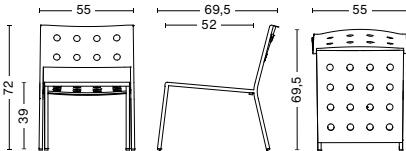

BALCONY BENCH

LENGTH 119,5 CM | 47"
DEPTH 35 CM | 13.75"
HEIGHT 46 CM | 18"

BALCONY BENCH

LENGTH 165,5 CM | 65.25"
DEPTH 35 CM | 13.75"
HEIGHT 46 CM | 18"

DIMENSIONS

BALCONY DINING BENCH
 WIDTH 114 CM | 45"
 DEPTH 52 CM | 20.50"
 HEIGHT 79 CM | 31"
 SEAT HEIGHT 46 CM | 18"

BALCONY DINING BENCH W. ARM
 WIDTH 121 CM | 47.50"
 DEPTH 52 CM | 20.50"
 HEIGHT 79 CM | 31"
 SEAT HEIGHT 46 CM | 18"

BALCONY BAR STOOL LOW
 WIDTH 39,5 CM | 15.50"
 DEPTH 39,5 CM | 15.50"
 HEIGHT 65 CM | 25.50"

BALCONY BAR STOOL HIGH
 WIDTH 39,5 CM | 15.50"
 DEPTH 39,5 CM | 15.50"
 HEIGHT 75 CM | 29.50"

BALCONY STOOL
 WIDTH 35 CM | 13.75"
 DEPTH 39 CM | 15.25"
 HEIGHT 46 CM | 18"

BALCONY LOUNGE CHAIR
 WIDTH 55 CM | 21.75"
 DEPTH 69,5 CM | 27.25"
 HEIGHT 72 CM | 28.25"
 SEAT HEIGHT 39 CM | 15.25"
 SEAT DEPTH 52 CM | 20.50"