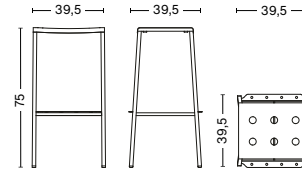

DIMENSIONS

BALCONY CHAIR

WIDTH 44,5 CM | 17.50"
DEPTH 51,5 CM | 20.25"
HEIGHT 79 CM | 31"
SEAT HEIGHT 46 CM | 18"
SEAT DEPTH 41 CM | 16.25"

BALCONY ARMCHAIR

WIDTH 51,5 CM | 20.25"
DEPTH 51,5 CM | 20.25"
HEIGHT 79 CM | 31"
SEAT HEIGHT 46 CM | 18"
SEAT DEPTH 41 CM | 16.25"

BALCONY DINING CHAIR

WIDTH 44,5 CM | 17.50"
DEPTH 52 CM | 20.50"
HEIGHT 81 CM | 32"
SEAT HEIGHT 46 CM | 18"
SEAT DEPTH 41 CM | 16.25"

BALCONY DINING ARMCHAIR

WIDTH 51,5 CM | 20.25"
DEPTH 52 CM | 20.50"
HEIGHT 81 CM | 32"
SEAT HEIGHT 46 CM | 18"
SEAT DEPTH 41 CM | 16.25"

BALCONY BENCH

LENGTH 119,5 CM | 47"
DEPTH 35 CM | 13.75"
HEIGHT 46 CM | 18"

BALCONY BENCH

LENGTH 165,5 CM | 65.25"
DEPTH 35 CM | 13.75"
HEIGHT 46 CM | 18"

DIMENSIONS

BALCONY DINING BENCH
 WIDTH 114 CM | 45"
 DEPTH 52 CM | 20.50"
 HEIGHT 79 CM | 31"
 SEAT HEIGHT 46 CM | 18"

BALCONY DINING BENCH W. ARM
 WIDTH 121 CM | 47.50"
 DEPTH 52 CM | 20.50"
 HEIGHT 79 CM | 31"
 SEAT HEIGHT 46 CM | 18"

BALCONY BAR STOOL LOW
 WIDTH 39,5 CM | 15.50"
 DEPTH 39,5 CM | 15.50"
 HEIGHT 65 CM | 25.50"