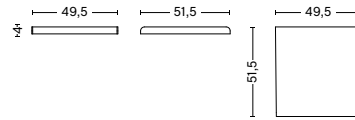

DIMENSIONS

FOR CHAIR, ARMCHAIR, DINING CHAIR & DINING ARMCHAIR
 WIDTH 38,5 CM | 15.25"
 DEPTH 40,5 CM | 16"
 HEIGHT 4 CM | 1.50"

FOR LOUNGE CHAIR & LOUNGE ARMCHAIR
 WIDTH 49,5 CM | 20.75"
 DEPTH 51,5 CM | 19"
 HEIGHT 4 CM | 1.50"