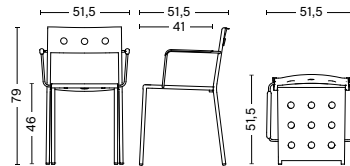

DIMENSIONS

BALCONY CHAIR

WIDTH 44,5 CM | 17.50"
DEPTH 51,5 CM | 20.25"
HEIGHT 79 CM | 31"
SEAT HEIGHT 46 CM | 18"
SEAT DEPTH 41 CM | 16.25"

BALCONY ARMCHAIR

WIDTH 51,5 CM | 20.25"
DEPTH 51,5 CM | 20.25"
HEIGHT 79 CM | 31"
SEAT HEIGHT 46 CM | 18"
SEAT DEPTH 41 CM | 16.25"

BALCONY DINING CHAIR

WIDTH 44,5 CM | 17.50"
DEPTH 52 CM | 20.50"
HEIGHT 81 CM | 32"
SEAT HEIGHT 46 CM | 18"
SEAT DEPTH 41 CM | 16.25"

BALCONY DINING ARMCHAIR

WIDTH 51,5 CM | 20.25"
DEPTH 52 CM | 20.50"
HEIGHT 81 CM | 32"
SEAT HEIGHT 46 CM | 18"
SEAT DEPTH 41 CM | 16.25"

BALCONY BENCH

LENGTH 119,5 CM | 47"
DEPTH 35 CM | 13.75"
HEIGHT 46 CM | 18"

BALCONY BENCH

LENGTH 165,5 CM | 65.25"
DEPTH 35 CM | 13.75"
HEIGHT 46 CM | 18"

DIMENSIONS

BALCONY DINING BENCH
 WIDTH 114 CM | 45"
 DEPTH 52 CM | 20.50"
 HEIGHT 79 CM | 31"
 SEAT HEIGHT 46 CM | 18"

DIMENSIONS

FOR CHAIR, ARMCHAIR, DINING CHAIR & DINING ARMCHAIR
 WIDTH 38,5 CM | 15.25"
 DEPTH 40,5 CM | 16"
 HEIGHT 4 CM | 1.50"

FOR LOUNGE CHAIR & LOUNGE ARMCHAIR
 WIDTH 49,5 CM | 20.75"
 DEPTH 51,5 CM | 19"
 HEIGHT 4 CM | 1.50"