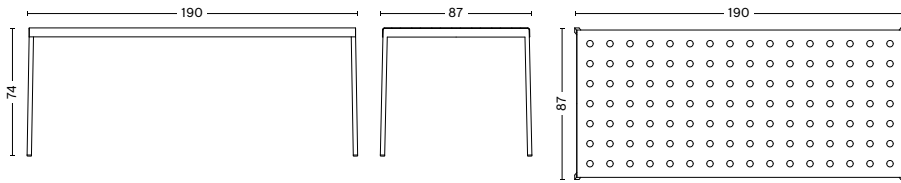

DIMENSIONS

BALCONY TABLE
LENGTH 190 CM | 74.75"
WIDTH 87 CM | 34.25"
HEIGHT 74 CM | 29"