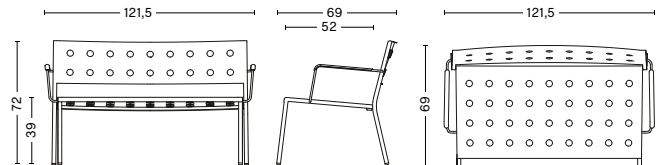

BALCONY DINING BENCH W. ARM
 WIDTH 121 CM | 47.50"
 DEPTH 52 CM | 20.50"
 HEIGHT 79 CM | 31"
 SEAT HEIGHT 46 CM | 18"

BALCONY BAR STOOL LOW
 WIDTH 39,5 CM | 15.50"
 DEPTH 39,5 CM | 15.50"
 HEIGHT 65 CM | 25.50"

BALCONY BAR STOOL HIGH
 WIDTH 39,5 CM | 15.50"
 DEPTH 39,5 CM | 15.50"
 HEIGHT 75 CM | 29.50"

BALCONY STOOL
 WIDTH 35 CM | 13.75"
 DEPTH 39 CM | 15.25"
 HEIGHT 46 CM | 18"

BALCONY LOUNGE CHAIR
 WIDTH 55 CM | 21.75"
 DEPTH 69,5 CM | 27.25"
 HEIGHT 72 CM | 28.25"
 SEAT HEIGHT 39 CM | 15.25"
 SEAT DEPTH 52 CM | 20.50"

BALCONY LOUNGE ARMCHAIR
 WIDTH 63 CM | 24.75"
 DEPTH 69,5 CM | 27.25"
 HEIGHT 72 CM | 28.25"
 SEAT HEIGHT 39 CM | 15.25"
 SEAT DEPTH 52 CM | 20.50"

BALCONY LOUNGE BENCH
 WIDTH 113,5 CM | 44.75"
 DEPTH 69 CM | 27.25"
 HEIGHT 72 CM | 28.25"
 SEAT HEIGHT 39 CM | 15.25"