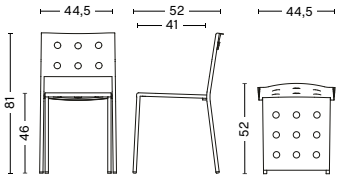

DIMENSIONS

BALCONY CHAIR

WIDTH 44,5 CM | 17.50"
DEPTH 51,5 CM | 20.25"
HEIGHT 79 CM | 31"
SEAT HEIGHT 46 CM | 18"
SEAT DEPTH 41 CM | 16.25"

BALCONY ARMCHAIR

WIDTH 51,5 CM | 20.25"
DEPTH 51,5 CM | 20.25"
HEIGHT 79 CM | 31"
SEAT HEIGHT 46 CM | 18"
SEAT DEPTH 41 CM | 16.25"

BALCONY DINING CHAIR

WIDTH 44,5 CM | 17.50"
DEPTH 52 CM | 20.50"
HEIGHT 81 CM | 32"
SEAT HEIGHT 46 CM | 18"
SEAT DEPTH 41 CM | 16.25"

BALCONY DINING ARMCHAIR

WIDTH 51,5 CM | 20.25"
DEPTH 52 CM | 20.50"
HEIGHT 81 CM | 32"
SEAT HEIGHT 46 CM | 18"
SEAT DEPTH 41 CM | 16.25"

BALCONY BENCH

LENGTH 119,5 CM | 47"
DEPTH 35 CM | 13.75"
HEIGHT 46 CM | 18"

BALCONY BENCH

LENGTH 165,5 CM | 65.25"
DEPTH 35 CM | 13.75"
HEIGHT 46 CM | 18"

DIMENSIONS

BALCONY DINING BENCH
 WIDTH 114 CM | 45"
 DEPTH 52 CM | 20.50"
 HEIGHT 79 CM | 31"
 SEAT HEIGHT 46 CM | 18"

DIMENSIONS

FOR CHAIR, ARMCHAIR, DINING CHAIR & DINING ARMCHAIR
 WIDTH 38,5 CM | 15.25"
 DEPTH 40,5 CM | 16"
 HEIGHT 4 CM | 1.50"

FOR LOUNGE CHAIR & LOUNGE ARMCHAIR
 WIDTH 49,5 CM | 20.75"
 DEPTH 51,5 CM | 19"
 HEIGHT 4 CM | 1.50"