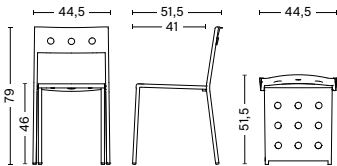

DIMENSIONS

BALCONY CHAIR

WIDTH 44,5 CM | 17.50"
DEPTH 51,5 CM | 20.25"
HEIGHT 79 CM | 31"
SEAT HEIGHT 46 CM | 18"
SEAT DEPTH 41 CM | 16.25"

BALCONY ARMCHAIR

WIDTH 51,5 CM | 20.25"
DEPTH 51,5 CM | 20.25"
HEIGHT 79 CM | 31"
SEAT HEIGHT 46 CM | 18"
SEAT DEPTH 41 CM | 16.25"

BALCONY BENCH

LENGTH 119,5 CM | 47"
DEPTH 35 CM | 13.75"
HEIGHT 46 CM | 18"

BALCONY BENCH

LENGTH 165,5 CM | 65.25"
DEPTH 35 CM | 13.75"
HEIGHT 46 CM | 18"

DIMENSIONS

BALCONY DINING BENCH
 WIDTH 114 CM | 45"
 DEPTH 52 CM | 20.50"
 HEIGHT 79 CM | 31"
 SEAT HEIGHT 46 CM | 18"

DIMENSIONS

FOR CHAIR, ARMCHAIR, DINING CHAIR & DINING ARMCHAIR
 WIDTH 38,5 CM | 15.25"
 DEPTH 40,5 CM | 16"
 HEIGHT 4 CM | 1.50"

FOR LOUNGE CHAIR & LOUNGE ARMCHAIR
 WIDTH 49,5 CM | 20.75"
 DEPTH 51,5 CM | 19"
 HEIGHT 4 CM | 1.50"

FOR BENCH L119,5
 WIDTH 117,5 CM | 46.25"
 DEPTH 30,5 CM | 12"
 HEIGHT 4 CM | 1.50"

FOR BENCH L165,5
 WIDTH 163,5 CM | 64.25"
 DEPTH 30,5 CM | 12"
 HEIGHT 4 CM | 1.50"

FOR DINING BENCH & DINING BENCH W. ARM
 WIDTH 107,5 CM | 43.25"
 DEPTH 40,5 CM | 16"
 HEIGHT 4 CM | 1.50"