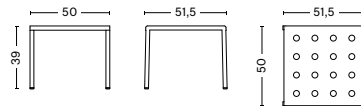

BALCONY LOUNGE ARMCHAIR
 WIDTH 63 CM | 24.75"
 DEPTH 69,5 CM | 27.25"
 HEIGHT 72 CM | 28.25"
 SEAT HEIGHT 39 CM | 15.25"
 SEAT DEPTH 52 CM | 20.50"

BALCONY LOUNGE BENCH
 WIDTH 113,5 CM | 44.75"
 DEPTH 69 CM | 27.25"
 HEIGHT 72 CM | 28.25"
 SEAT HEIGHT 39 CM | 15.25"

BALCONY LOUNGE BENCH W ARM
 WIDTH 121,5 CM | 47.75"
 DEPTH 69 CM | 27.25"
 HEIGHT 72 CM | 28.25"
 SEAT HEIGHT 39 CM | 15.25"

DIMENSIONS

BALCONY TABLE
 LENGTH 190 CM | 74.75"
 WIDTH 87 CM | 34.25"
 HEIGHT 74 CM | 29"

BALCONY TABLE
 LENGTH 144 CM | 56.75"
 WIDTH 76 CM | 30"
 HEIGHT 74 CM | 29"

BALCONY TABLE
 LENGTH 75 CM | 29.50"
 WIDTH 76 CM | 30"
 HEIGHT 74 CM | 29"

BALCONY LOW TABLE
 LENGTH 50 CM | 19.75"
 WIDTH 51,5 CM | 20.25"
 HEIGHT 39 CM | 15.25"