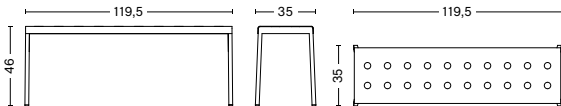

DIMENSIONS

BALCONY CHAIR

WIDTH 44,5 CM | 17.50"
DEPTH 51,5 CM | 20.25"
HEIGHT 79 CM | 31"
SEAT HEIGHT 46 CM | 18"
SEAT DEPTH 41 CM | 16.25"

BALCONY ARMCHAIR

WIDTH 51,5 CM | 20.25"
DEPTH 51,5 CM | 20.25"
HEIGHT 79 CM | 31"
SEAT HEIGHT 46 CM | 18"
SEAT DEPTH 41 CM | 16.25"

BALCONY DINING CHAIR

WIDTH 44,5 CM | 17.50"
DEPTH 52 CM | 20.50"
HEIGHT 81 CM | 32"
SEAT HEIGHT 46 CM | 18"
SEAT DEPTH 41 CM | 16.25"

BALCONY DINING ARMCHAIR

WIDTH 51,5 CM | 20.25"
DEPTH 52 CM | 20.50"
HEIGHT 81 CM | 32"
SEAT HEIGHT 46 CM | 18"
SEAT DEPTH 41 CM | 16.25"