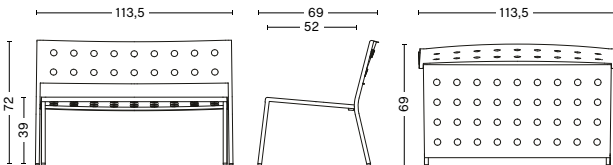

BALCONY DINING BENCH W. ARM
 WIDTH 121 CM | 47.50"
 DEPTH 52 CM | 20.50"
 HEIGHT 79 CM | 31"
 SEAT HEIGHT 46 CM | 18"

BALCONY BAR STOOL LOW
 WIDTH 39,5 CM | 15.50"
 DEPTH 39,5 CM | 15.50"
 HEIGHT 65 CM | 25.50"

BALCONY BAR STOOL HIGH
 WIDTH 39,5 CM | 15.50"
 DEPTH 39,5 CM | 15.50"
 HEIGHT 75 CM | 29.50"

BALCONY STOOL
 WIDTH 35 CM | 13.75"
 DEPTH 39 CM | 15.25"
 HEIGHT 46 CM | 18"

BALCONY LOUNGE CHAIR
 WIDTH 55 CM | 21.75"
 DEPTH 69,5 CM | 27.25"
 HEIGHT 72 CM | 28.25"
 SEAT HEIGHT 39 CM | 15.25"
 SEAT DEPTH 52 CM | 20.50"

BALCONY LOUNGE ARMCHAIR
 WIDTH 63 CM | 24.75"
 DEPTH 69,5 CM | 27.25"
 HEIGHT 72 CM | 28.25"
 SEAT HEIGHT 39 CM | 15.25"
 SEAT DEPTH 52 CM | 20.50"

BALCONY LOUNGE BENCH
 WIDTH 113,5 CM | 44.75"
 DEPTH 69 CM | 27.25"
 HEIGHT 72 CM | 28.25"
 SEAT HEIGHT 39 CM | 15.25"