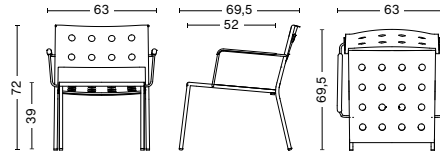

BALCONY BENCH

LENGTH 119,5 CM | 47"
DEPTH 35 CM | 13.75"
HEIGHT 46 CM | 18"

BALCONY BENCH

LENGTH 165,5 CM | 65.25"
DEPTH 35 CM | 13.75"
HEIGHT 46 CM | 18"

DIMENSIONS

BALCONY DINING BENCH
 WIDTH 114 CM | 45"
 DEPTH 52 CM | 20.50"
 HEIGHT 79 CM | 31"
 SEAT HEIGHT 46 CM | 18"

BALCONY DINING BENCH W. ARM
 WIDTH 121 CM | 47.50"
 DEPTH 52 CM | 20.50"
 HEIGHT 79 CM | 31"
 SEAT HEIGHT 46 CM | 18"

BALCONY BAR STOOL LOW
 WIDTH 39,5 CM | 15.50"
 DEPTH 39,5 CM | 15.50"
 HEIGHT 65 CM | 25.50"

BALCONY BAR STOOL HIGH
 WIDTH 39,5 CM | 15.50"
 DEPTH 39,5 CM | 15.50"
 HEIGHT 75 CM | 29.50"

BALCONY STOOL
 WIDTH 35 CM | 13.75"
 DEPTH 39 CM | 15.25"
 HEIGHT 46 CM | 18"

BALCONY LOUNGE CHAIR
 WIDTH 55 CM | 21.75"
 DEPTH 69,5 CM | 27.25"
 HEIGHT 72 CM | 28.25"
 SEAT HEIGHT 39 CM | 15.25"
 SEAT DEPTH 52 CM | 20.50"