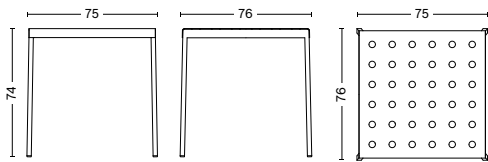

BALCONY LOUNGE ARMCHAIR
 WIDTH 63 CM | 24.75"
 DEPTH 69,5 CM | 27.25"
 HEIGHT 72 CM | 28.25"
 SEAT HEIGHT 39 CM | 15.25"
 SEAT DEPTH 52 CM | 20.50"

BALCONY LOUNGE BENCH
 WIDTH 113,5 CM | 44.75"
 DEPTH 69 CM | 27.25"
 HEIGHT 72 CM | 28.25"
 SEAT HEIGHT 39 CM | 15.25"

BALCONY LOUNGE BENCH W ARM
 WIDTH 121,5 CM | 47.75"
 DEPTH 69 CM | 27.25"
 HEIGHT 72 CM | 28.25"
 SEAT HEIGHT 39 CM | 15.25"

DIMENSIONS

BALCONY TABLE
 LENGTH 190 CM | 74.75"
 WIDTH 87 CM | 34.25"
 HEIGHT 74 CM | 29"

BALCONY TABLE
 LENGTH 144 CM | 56.75"
 WIDTH 76 CM | 30"
 HEIGHT 74 CM | 29"

BALCONY TABLE
 LENGTH 75 CM | 29.50"
 WIDTH 76 CM | 30"
 HEIGHT 74 CM | 29"

BALCONY LOW TABLE
 LENGTH 50 CM | 19.75"
 WIDTH 51,5 CM | 20.25"
 HEIGHT 39 CM | 15.25"