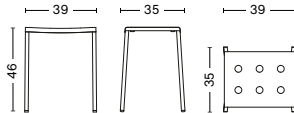

BALCONY STOOL
WIDTH 35 CM | 13.75"
DEPTH 39 CM | 15.25"
HEIGHT 46 CM | 18"