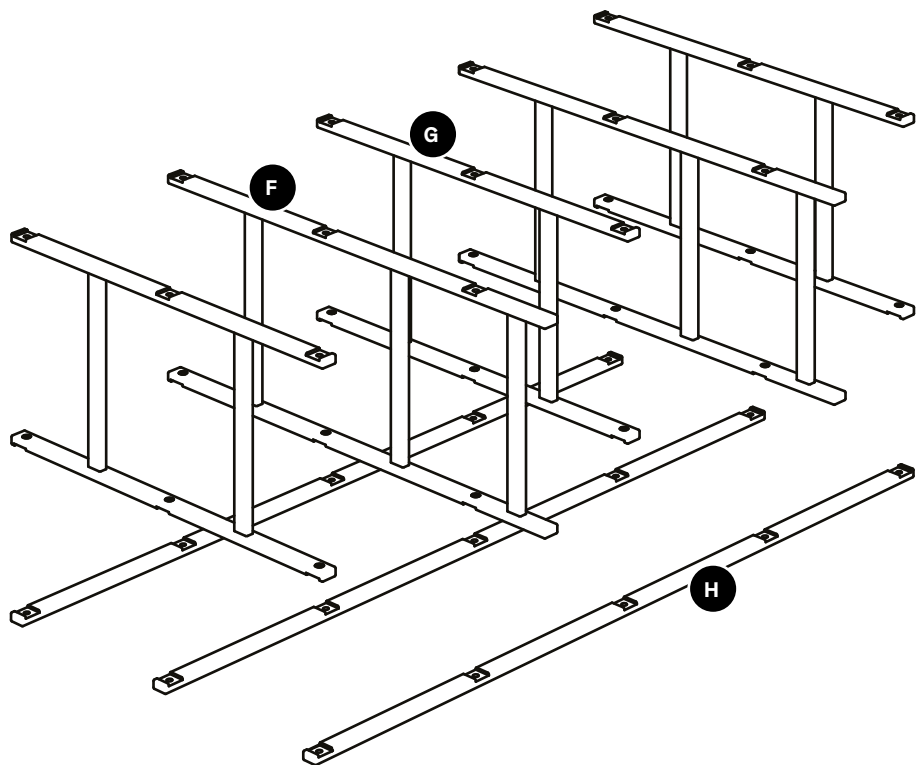

Design House

Stockholm

Assembly Instructions
Frame Medium (2739-8401)

Components (Hardware & Tools):

Wall Mounting Kit:

Components:

Tools needed:

Step 1.

Step 2.

Step 3.

Step 4.

Step 5.