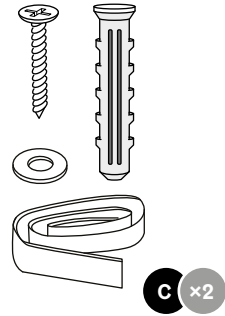

Design House

Stockholm

Assembly Instructions
Frame Medium (2739-8401)

Components (Hardware & Tools):

Wall Mounting Kit:

Components:

Tools needed:

Step 1.