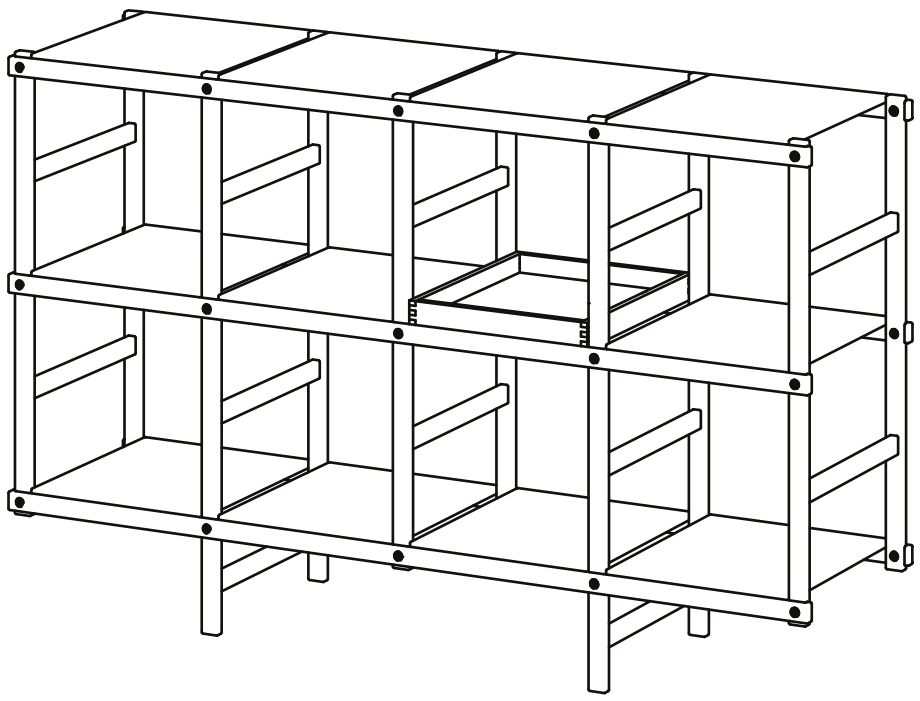

Design House

Stockholm

Assembly Instructions
Frame Medium (2739-8401)

Components (Hardware & Tools):

Wall Mounting Kit:

Components:

Tools needed:

Step 1.