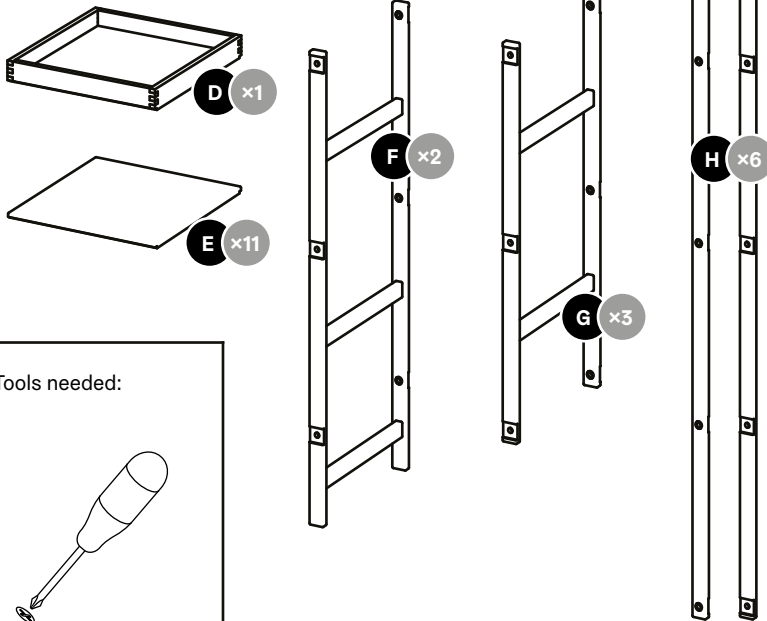

Design House

Stockholm

Assembly Instructions
Frame Medium (2739-8401)

Components (Hardware & Tools):

Wall Mounting Kit:

Components:

Tools needed:

Step 1.

Step 2.

Step 3.

Step 4.

Step 5.