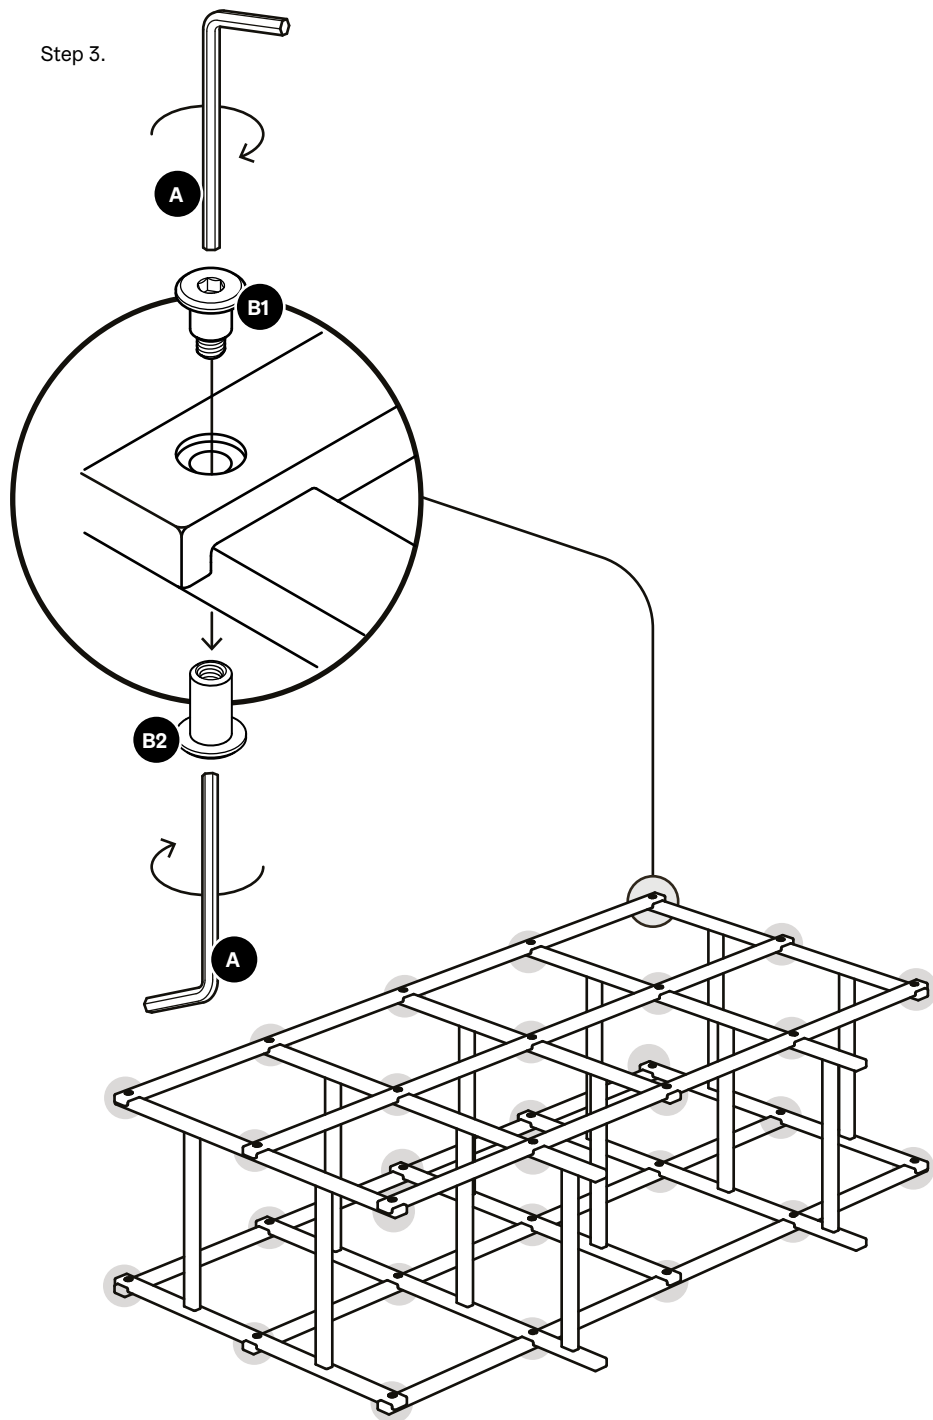

Design House

Stockholm

Assembly Instructions
Frame Medium (2739-8401)

Components (Hardware & Tools):

Wall Mounting Kit:

Components:

Tools needed:

Step 1.

Step 2.

Step 3.

Step 4.

Step 5.