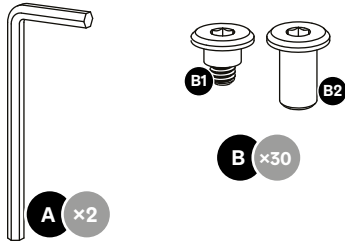

Design House

Stockholm

Assembly Instructions
Frame Medium (2739-8401)

Components (Hardware & Tools):

Wall Mounting Kit:

Components:

Tools needed:

Step 1.

Step 2.

Step 3.

Step 4.

Step 5.