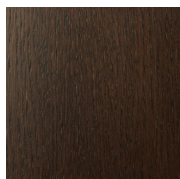

RUNE KRØJGAARD & KNUT BENDIK HUMLEVIK

OAK FINISHES

NATURAL OAK

LIGHT SMOKED OAK

DARK SMOKED OAK

BLACK OAK

DETAIL SHOTS

BLACK OAK