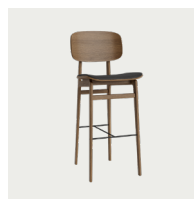

UPHOLSTERY