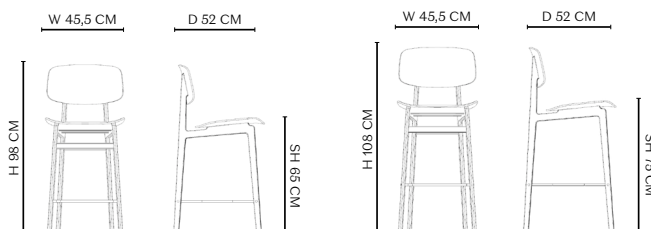

DIMENSIONS

Bar Chair - Counter Height 65 cm

W 45,5 cm / D 52 cm / H 98 / SH 65 cm

Bar Chair - Bar Height 75 cm

W 45,5 cm / D 52 cm / H 108 cm / SH 75 cm