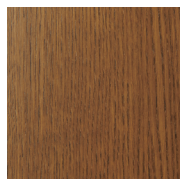

RUNE KRØJGAARD & KNUT BENDIK HUMLEVIK

OAK FINISHES

NATURAL OAK

LIGHT SMOKED OAK

DARK SMOKED OAK

BLACK OAK

DETAIL SHOTS

BLACK OAK