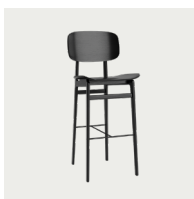

The NY11 Bar Chair is a bar version of the popular NY11 Chair which is inspired by traditional Danish elementary school chairs. Just like a school chair, it had to be both comfortable and very durable. The Bar edition takes it to new heights.

The NY11 Bar Chair has a frame hand-crafted from solid oak, a seat of laminated oak veneer and a steel footrest for ultimate comfort. With its sleek and sophisticated design, this chair is the perfect addition to any living space, bar or restaurant.

W/O UPHOLSTERY