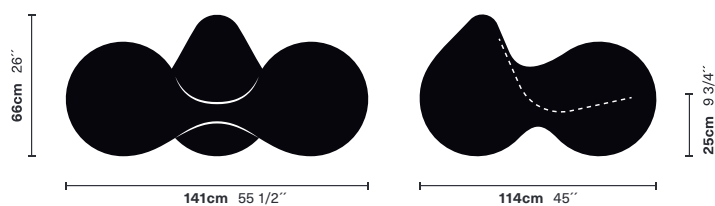

Tomato

Designed by Eero Aarnio 1971

Eero has always been drawn to the circular form and is perhaps best known for his designs 'without edges'. The Tomato chair combines three circles on a basic seat, with two as armrests, one stretched to be a comfortable back.

Dimensions:

141 cm width x 114 cm depth x 66 cm height

Weight:

Net weight: 18 kg

Gross weight: 21 kg

Materials:

Fibreglass, Gelcoat finish

Colours: